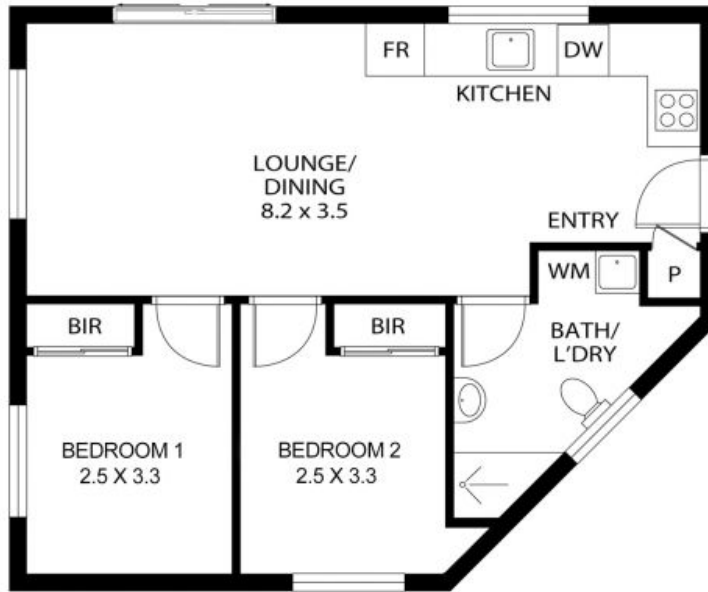

Marayong , NSW

 2  1  1

Brand new Two Bedroom Flat Close To Marayong Train Station!

Welcome to this thoughtfully designed residence at 6A Leti Pl, Marayong, offering a seamless combination of comfort and convenience. Step into the welcoming entryway, leading directly into an expansive lounge and dining area that promises ample room for relaxation and entertainment. The adjacent kitchen is equipped with modern amenities, including a fridge space (FR), dishwasher (DW), and plenty of storage, making it a delight for home cooking and seamless meal preparation.

This home features two generously sized bedrooms with built-in robes (BIR) for optimal storage and organization. The central bathroom boasts a combined bath and laundry facility (BATH/L'DRY), providing a practical layout for daily routines. Additionally, this property includes a dedicated parking space, ensuring ease of access and vehicle security.

Enjoy this wonderfully balanced living space, ideal for anyone seeking a comfortable urban retreat with all the necessary features to suppo

\$470 pw

Type: Unit

Date Available: 06/03/2024

Chris Brown

0420 511 610

6A Leti Pl, Marayong

Disclaimer: Floor plans and site plans are intended as a guide only. They are not part of any legal document or title and are subject to inaccuracy and should not be used as legal reference. Sizes are approximate only.