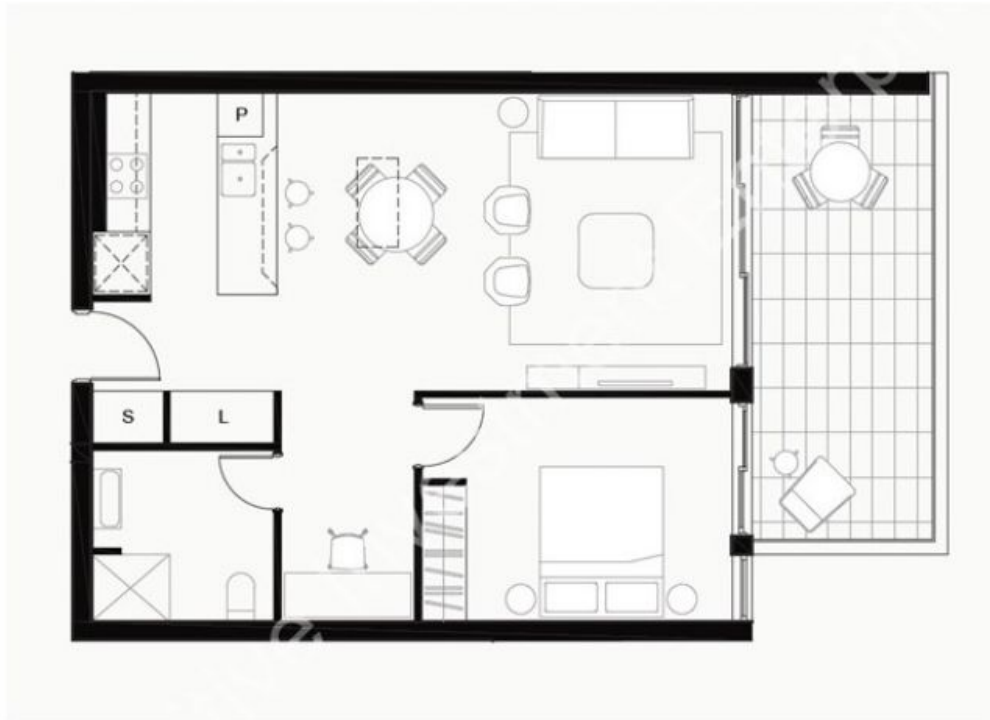

Features:

- ? Timber floorboards, Caesarstone benchtops, and AEG appliances as standard.?
- ? Storage throughout and large living spaces.
- ? Bathrooms and kitchen with sleek designs and sophisticated finishes
- ? Generous sized bedroom both with built-in wardrobe
- ? the main bathroom a fitted out with floor-to-ceiling tiles, premium hanging vanities,
- ? Chef's style gourmet kitchen boasting gorgeous finishes, gas cooking, and premium appliances
- ? Open plan dining and living area,

\$500 pw

Type: Apartment
Date Available: 28/11/2023
Land: 82 m2

Chris Brown
0420 511 610

Chris Brown
0420 511 610

119/5C Josue Cres
Schofields/Tallawong 2762

119/5C Josue Crescent, Tallawong NSW
