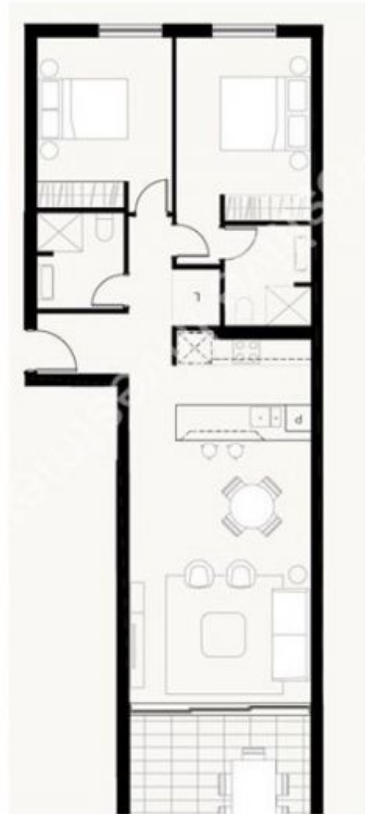

G14/1 Jouse Crescent,
Schofields NSW 2762

G14/1 Josue Crescent, Schofields NSW