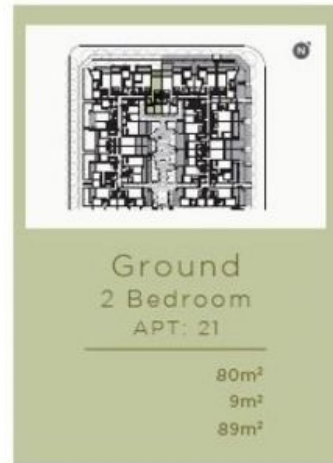

G14/1 Jouse Crescent,
Schofields NSW 2762

G14/1 Josue Crescent, Schofields NSW