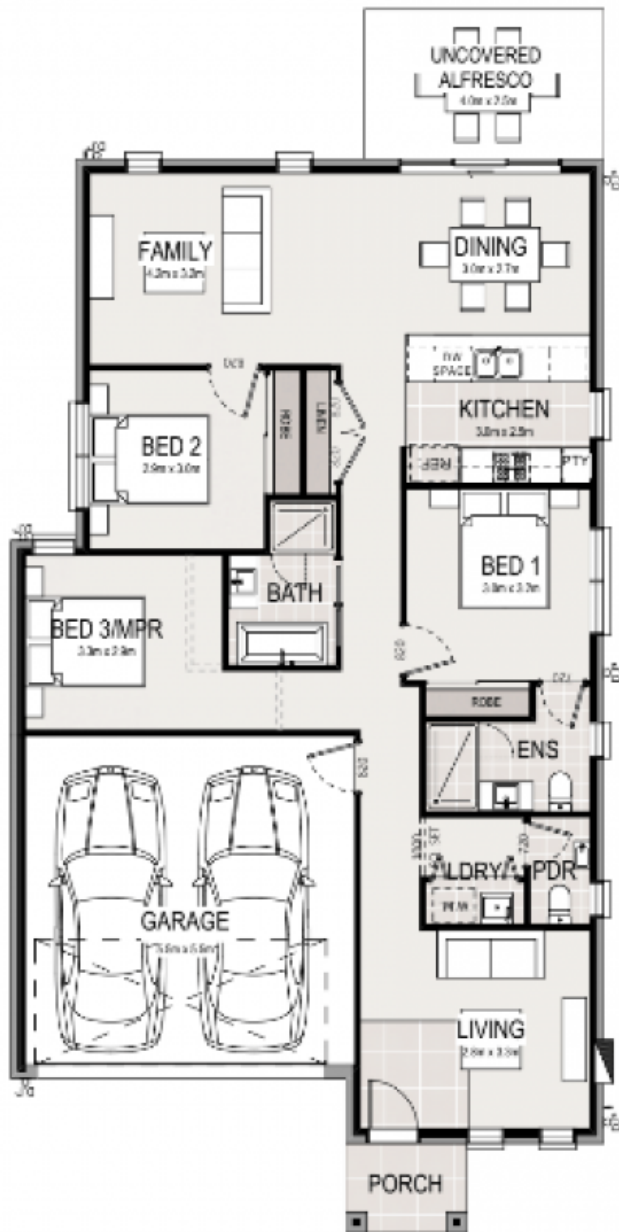

Marsden Park , NSW

 4  2  2

Bargain Opportunity!!!

New Vision Real Estate is proud to present this modern masterpiece located in the heart of Marsden Park on a large block offering you a lifestyle.

This Full Turn key Home & Land package is perfect for the first home buyer wanting to get their foot in the door or a perfect investment. This innovative design offers:

- Welcoming formal Lounge/4th bedroom
- 3 Generous bedrooms
- Master bedroom with ensuite and built in wardrobe
- The flexibility of open plan living
- Air Conditioning
- Ceramic tiles to entry, kitchen and all wet areas, carpet to all remaining ares.
- 900mm cooktop and oven 2x600mm/1x900mm in accordan

Sold by New Vision Real Estate

Type: Land
Sold Date: 12/04/2020
Land: 376 m2

Chris Brown

0420 511 610

Marsden Park NSW