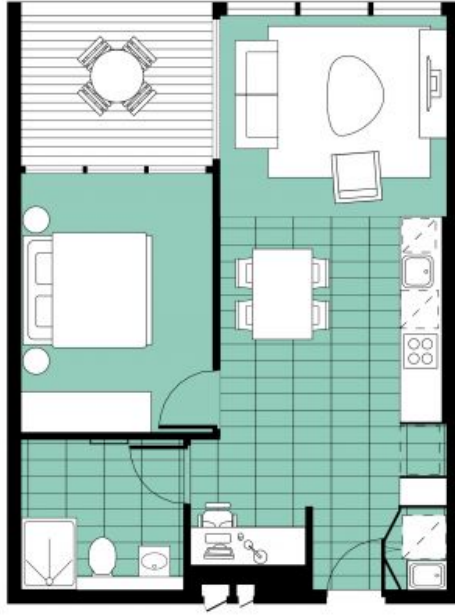

B713/11-13 Solent Circuit, Norwest NSW