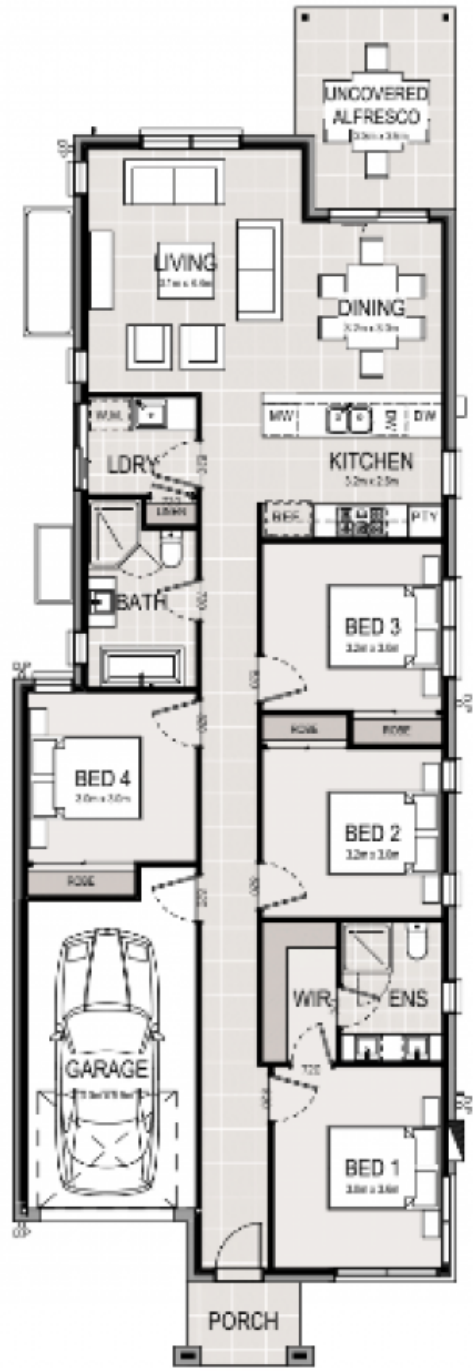

Marsden Park NSW